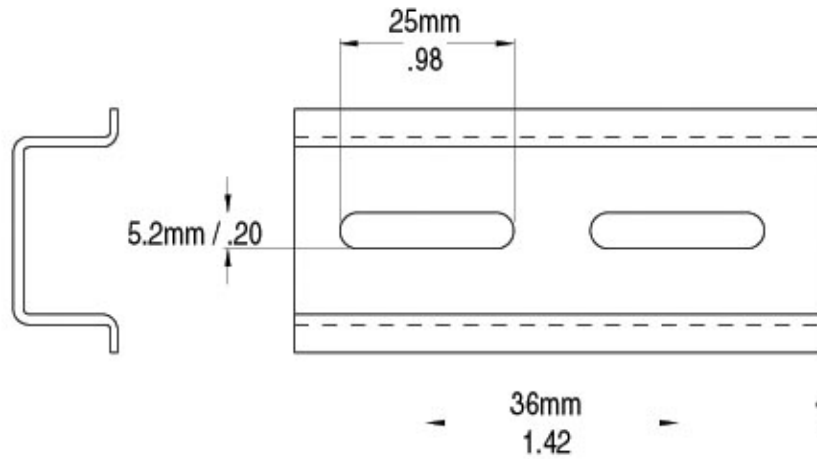

Toll-Free: 888-222-9570 FAX: 773-442-0135

www.dinmountingrail.com

TYPE 35PX10 111.232

TYPE ER-35HP 111.021

TYPE ER-35HPP 111.025

Toll-Free: 888-222-9570 FAX: 773-442-0135

www.dinmountingrail.com

TYPE 35HPP/5 111.243