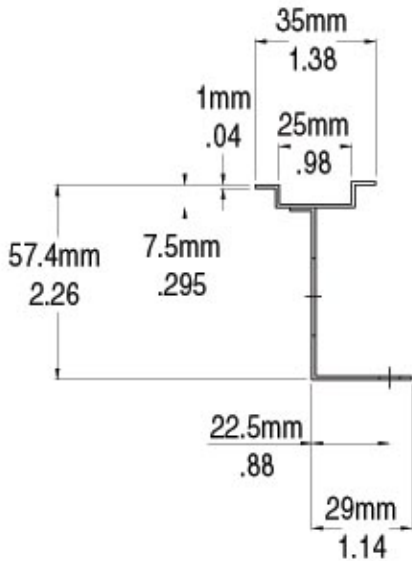

Toll-Free: 888-222-9570 FAX: 773-442-0135

www.dinmountingrail.com

TYPE 35PX10 111.232

TYPE ER-35HP 111.021

TYPE ER-35HPP 111.025

Toll-Free: 888-222-9570 FAX: 773-442-0135

www.dinmountingrail.com

TYPE 35HPP/5 111.243

TYPE ER-35D 111.030

TYPE ER-35RR 111.034

TYPE ER-35ARR 111.035

Toll-Free: 888-222-9570 FAX: 773-442-0135

www.dinmountingrail.com