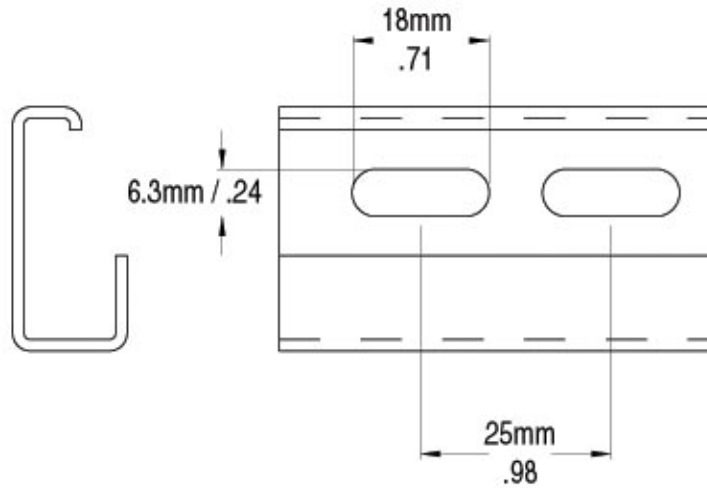

TYPE ER-32 111.001

TYPE ER-32P 111.005

TYPE ER-35 111.011

TYPE ER-35P 111.013
TYPE ER-35P/1 111.103

TYPE ER-35P/5 111.023

TYPE ER-35ALP/1 111.033

TYPE ER-15P 111.016

TYPE ER-15P 111.015

Toll-Free: 888-222-9570 FAX: 773-442-0135

www.dinmountingrail.com

TYPE 35PX10 111.232

TYPE ER-35HP 111.021

TYPE ER-35HPP 111.025

Toll-Free: 888-222-9570 FAX: 773-442-0135

www.dinmountingrail.com

TYPE 35HPP/5 111.243