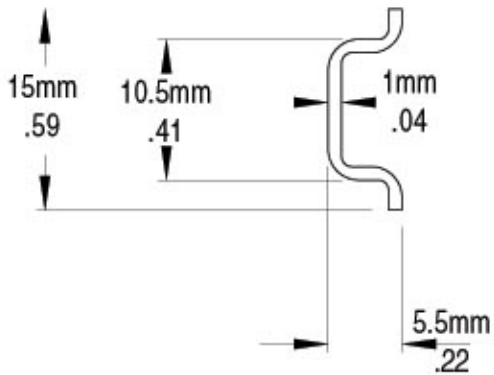

TYPE ER-32 111.001

TYPE ER-32P 111.005

TYPE ER-35 111.011

TYPE ER-35P 111.013
TYPE ER-35P/1 111.103

TYPE ER-35P/5 111.023

TYPE ER-35ALP/1 111.033

TYPE ER-15P 111.016

TYPE ER-15P 111.015

Toll-Free: 888-222-9570 FAX: 773-442-0135

www.dinmountingrail.com

TYPE 35PX10 111.232

TYPE ER-35HP 111.021

TYPE ER-35HPP 111.025

Toll-Free: 888-222-9570 FAX: 773-442-0135

www.dinmountingrail.com

TYPE 35HPP/5 111.243