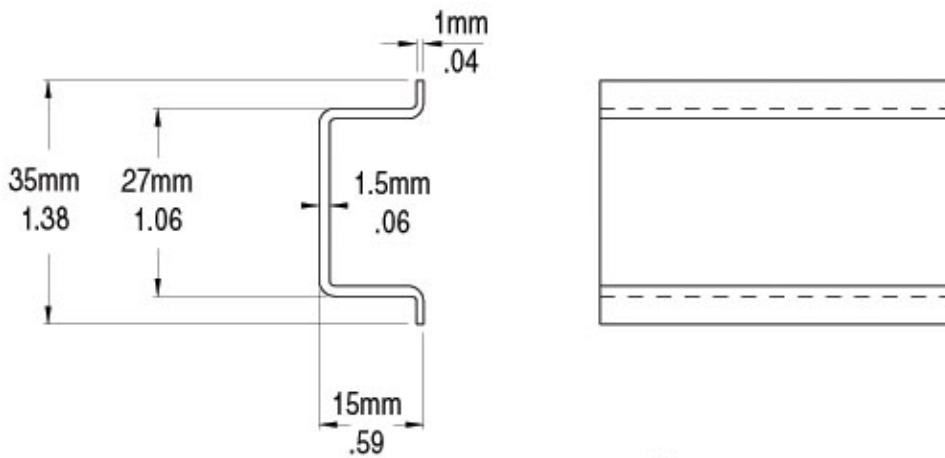

TYPE ER-32 111.001

TYPE ER-32P 111.005

TYPE ER-35 111.011

TYPE ER-35P 111.013
TYPE ER-35P/1 111.103

TYPE ER-35P/5 111.023

TYPE ER-35ALP/1 111.033

TYPE ER-15P 111.016

TYPE ER-15P 111.015

Toll-Free: 888-222-9570 FAX: 773-442-0135

www.dinmountingrail.com

TYPE 35PX10 111.232

TYPE ER-35HP 111.021

TYPE ER-35HPP 111.025

Toll-Free: 888-222-9570 FAX: 773-442-0135

www.dinmountingrail.com

TYPE 35HPP/5 111.243