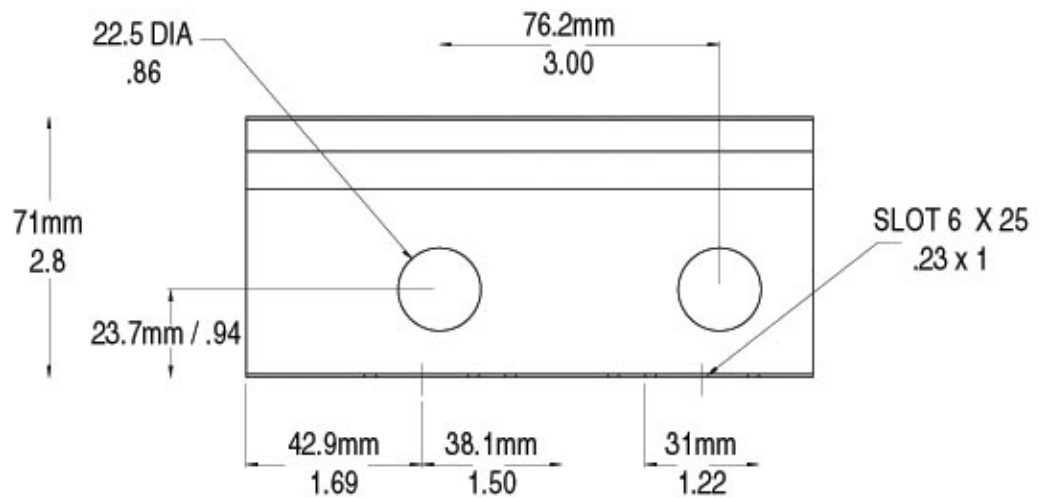

TYPE ER-35ARR 111.035

Toll-Free: 888-222-9570 FAX: 773-442-0135

www.dinmountingrail.com