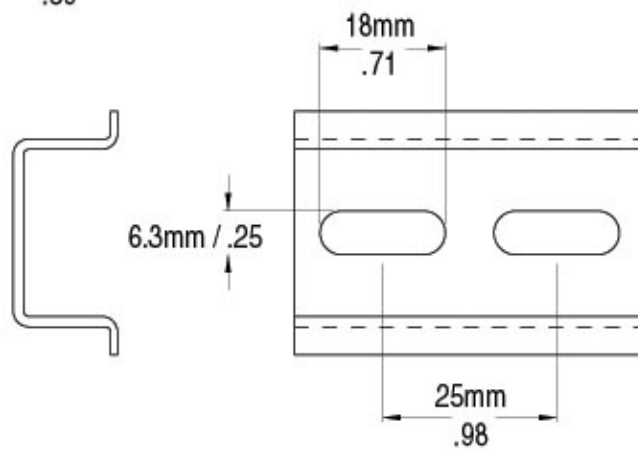

Toll-Free: 888-222-9570 FAX: 773-442-0135

www.dinmountingrail.com

TYPE 35PX10 111.232

TYPE ER-35HP 111.021

TYPE ER-35HPP 111.025

Toll-Free: 888-222-9570 FAX: 773-442-0135

www.dinmountingrail.com

TYPE 35HPP/5 111.243