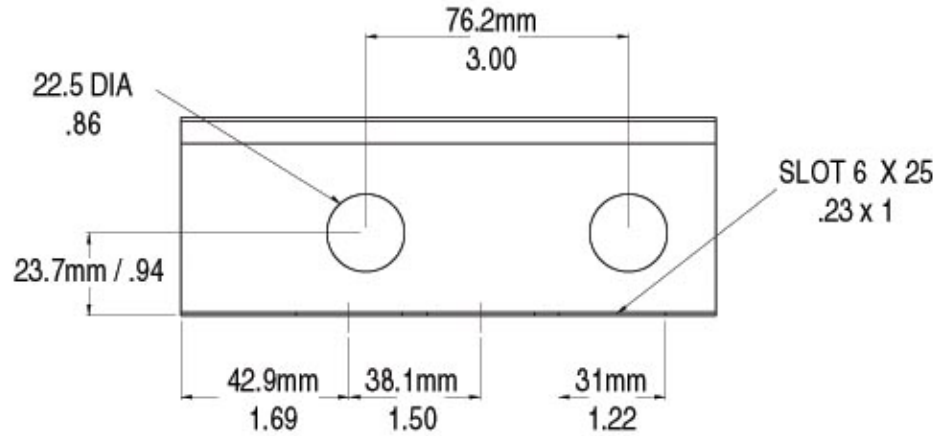

TYPE ER-35D 111.030

TYPE ER-35RR 111.034