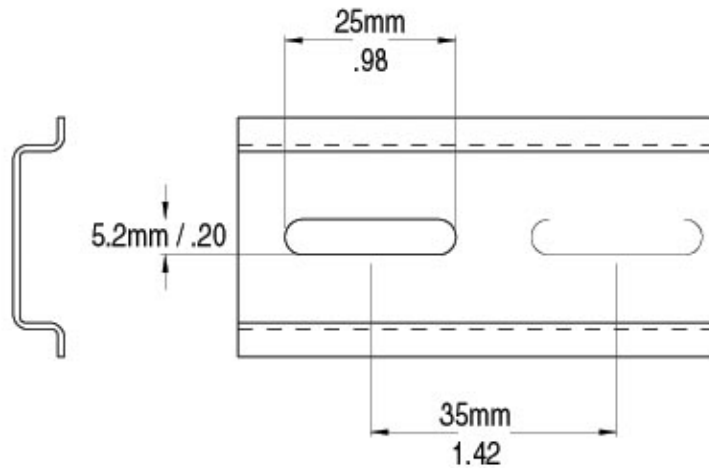

TYPE ER-32 111.001

TYPE ER-32P 111.005

TYPE ER-35 111.011

TYPE ER-35P 111.013
TYPE ER-35P/1 111.103

TYPE ER-35P/5 111.023

TYPE ER-35ALP/1 111.033

TYPE ER-15P 111.016

TYPE ER-15P 111.015

Toll-Free: 888-222-9570 FAX: 773-442-0135

www.dinmountingrail.com

TYPE 35PX10 111.232

TYPE ER-35HP 111.021

TYPE ER-35HPP 111.025

Toll-Free: 888-222-9570 FAX: 773-442-0135

www.dinmountingrail.com

TYPE 35HPP/5 111.243