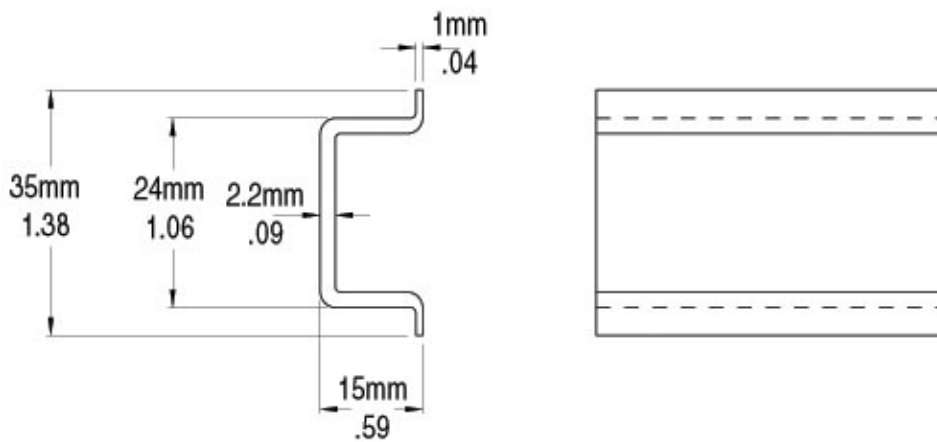

Toll-Free: 888-222-9570 FAX: 773-442-0135

www.dinmountingrail.com

TYPE 35PX10 111.232

TYPE ER-35HP 111.021

TYPE ER-35HPP 111.025

Toll-Free: 888-222-9570 FAX: 773-442-0135

www.dinmountingrail.com

TYPE 35HPP/5 111.243