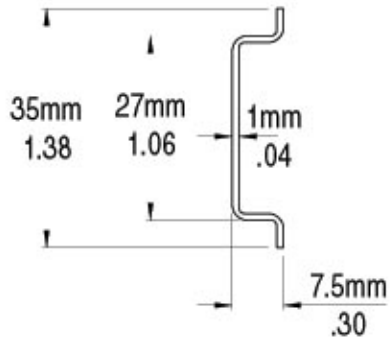

TYPE ER-32 111.001

TYPE ER-32P 111.005

TYPE ER-35 111.011

TYPE ER-35P 111.013
TYPE ER-35P/1 111.103

TYPE ER-35P/5 111.023

TYPE ER-35ALP/1 111.033

TYPE ER-15P 111.016

TYPE ER-15P 111.015

Toll-Free: 888-222-9570 FAX: 773-442-0135

www.dinmountingrail.com

TYPE 35PX10 111.232

TYPE ER-35HP 111.021

TYPE ER-35HPP 111.025

Toll-Free: 888-222-9570 FAX: 773-442-0135

www.dinmountingrail.com

TYPE 35HPP/5 111.243