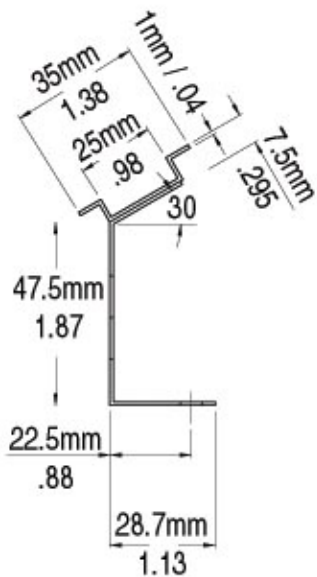

Toll-Free: 888-222-9570 FAX: 773-442-0135

www.dinmountingrail.com

TYPE 35PX10 111.232

TYPE ER-35HP 111.021

TYPE ER-35HPP 111.025

Toll-Free: 888-222-9570 FAX: 773-442-0135

www.dinmountingrail.com

TYPE 35HPP/5 111.243

TYPE ER-35D 111.030

TYPE ER-35RR 111.034

TYPE ER-35ARR 111.035

Toll-Free: 888-222-9570 FAX: 773-442-0135

www.dinmountingrail.com