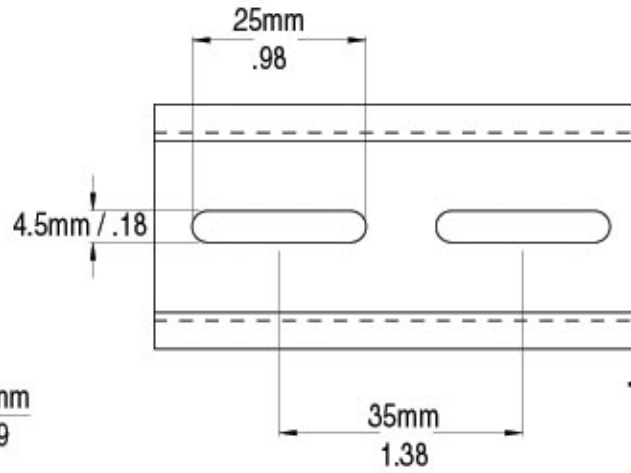

TYPE ER-32 111.001

TYPE ER-32P 111.005

TYPE ER-35 111.011

TYPE ER-35P 111.013
TYPE ER-35P/1 111.103

TYPE ER-35P/5 111.023

TYPE ER-35ALP/1 111.033

TYPE ER-15P 111.016

TYPE ER-15P 111.015

Toll-Free: 888-222-9570 FAX: 773-442-0135

www.dinmountingrail.com

TYPE 35PX10 111.232

TYPE ER-35HP 111.021

TYPE ER-35HPP 111.025

Toll-Free: 888-222-9570 FAX: 773-442-0135

www.dinmountingrail.com

TYPE 35HPP/5 111.243