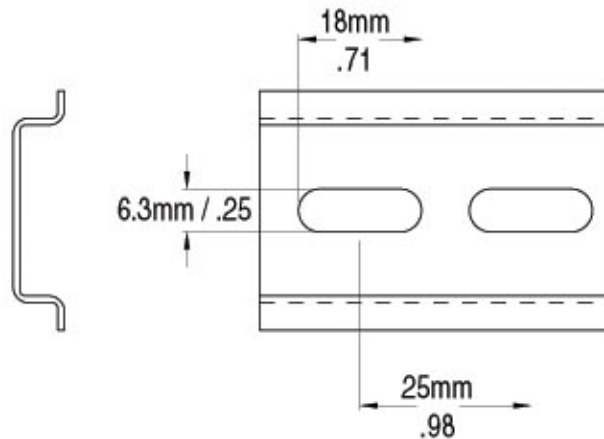

TYPE ER-32 111.001

TYPE ER-32P 111.005

TYPE ER-35 111.011

TYPE ER-35P 111.013
TYPE ER-35P/1 111.103

TYPE ER-35P/5 111.023

TYPE ER-35ALP/1 111.033

TYPE ER-15P 111.016

TYPE ER-15P 111.015

Toll-Free: 888-222-9570 FAX: 773-442-0135

www.dinmountingrail.com

TYPE 35PX10 111.232

TYPE ER-35HP 111.021

TYPE ER-35HPP 111.025

Toll-Free: 888-222-9570 FAX: 773-442-0135

www.dinmountingrail.com

TYPE 35HPP/5 111.243